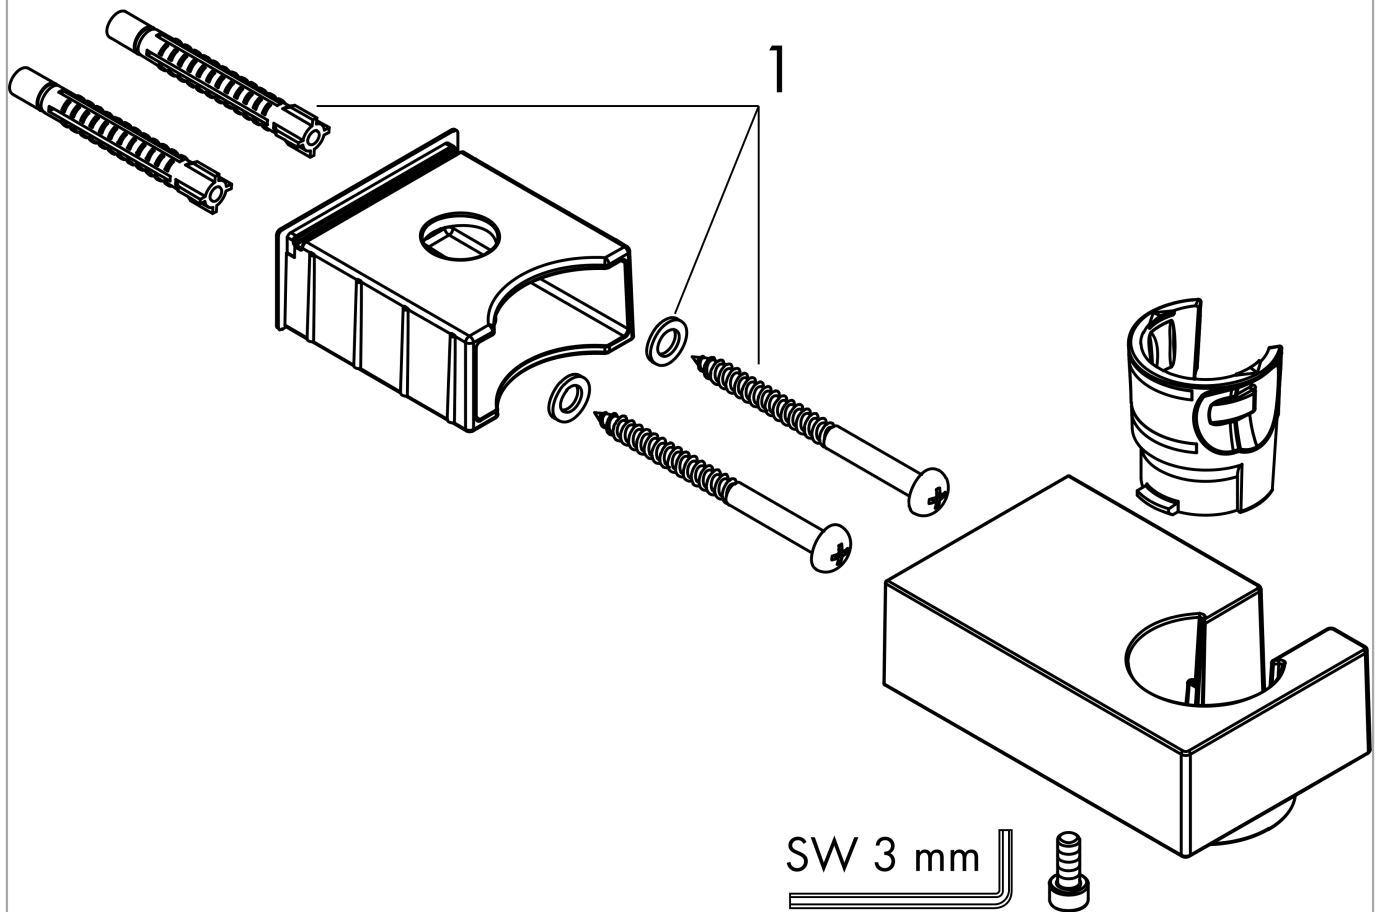

Shower holder Porter E

Surfaces: **Chrome** Article Number: **28387000**

Description

product features

- fixed holding position
- for hoses with conical nut
- metal

Design awards

reddot winner 2020

reddot winner 2021

Product image

Scale drawing

Shower holder Porter E

Surfaces: **Chrome** Article Number: **28387000**

Exploded Drawing

Year of production: >07/19

Shower holder Porter E

Surfaces: **Chrome** Article Number: **28387000**