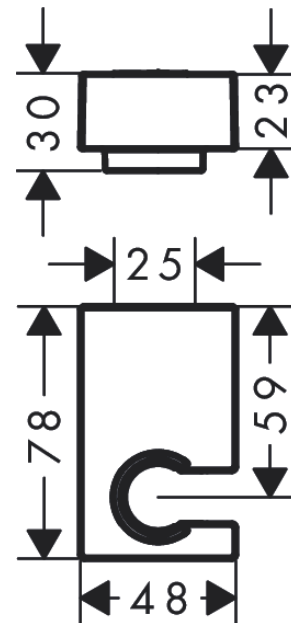

Shower holder Porter E

Surfaces: **Chrome** Article Number: **28387000**

Description

product features

- fixed holding position
- for hoses with conical nut
- metal

Design awards

reddot winner 2020

reddot winner 2021

Product image

Scale drawing

Shower holder Porter E

Surfaces: **Chrome** Article Number: **28387000**

Exploded Drawing

Year of production: >07/19

Shower holder Porter E

Surfaces: **Chrome** Article Number: **28387000**

Spare part list

Year of production: >07/19

Pos.	Description	Article Number	Price	PU
1	mounting set	40915000	-	1